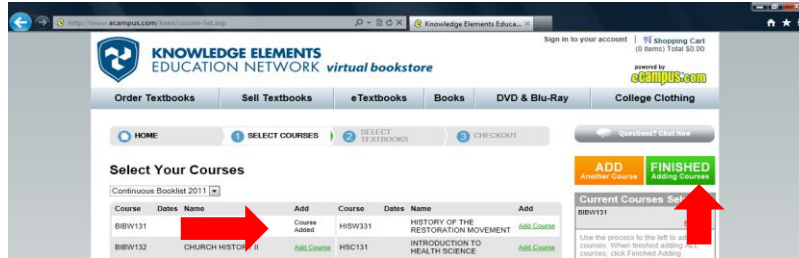

**WBC ONLINE COURSE
TEXTBOOK PRICING
INFORMATION FA11**

The cost of textbooks and materials for WBC Online courses can be found on the KE/Atheneo website.

1. Look up your WBC course on the chart below.
2. Note the corresponding KE/Atheneo course ID and title.
3. Click on the KE/Atheneo link: <http://www.ecampus.com/keen/course-list.asp>
4. Select "Continuous Booklist 2011" from the drop down menu.

5. Select your KE/Atheneo course ID numbers on the Select Course Page, then click Finished.

6. The next page will show you the textbooks. Materials and prices for each course you selected.

Do not order texts until you have registered for the course with WBC.